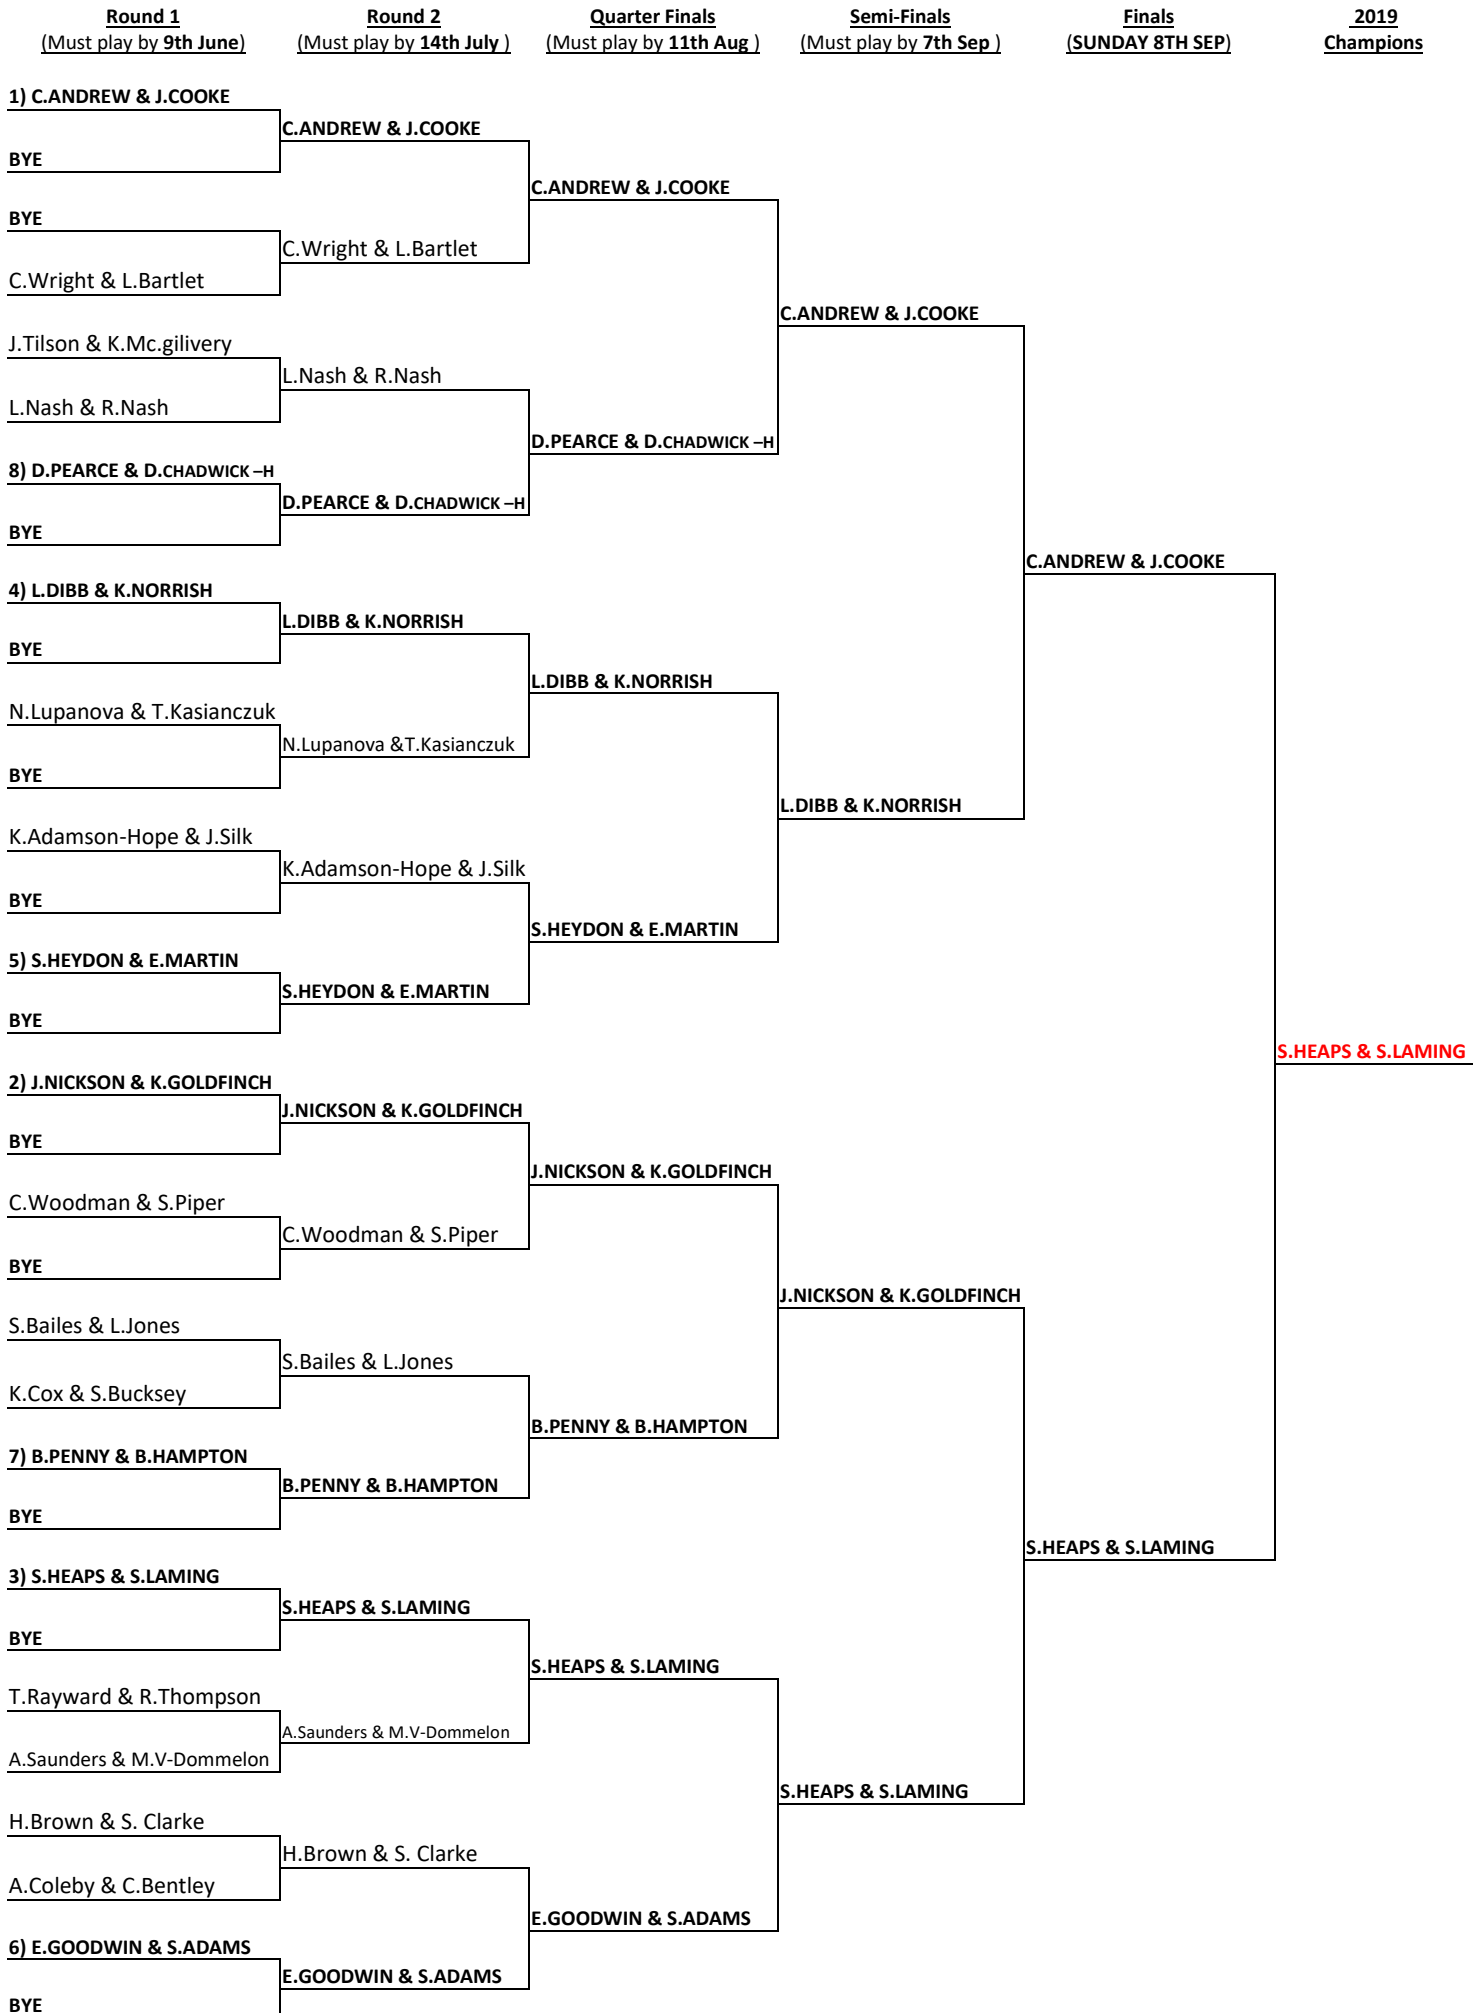

LADIES DOUBLES

S.HEAPS & S.LAMING